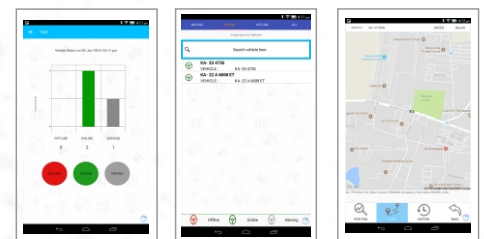

Mobile APP -TAG