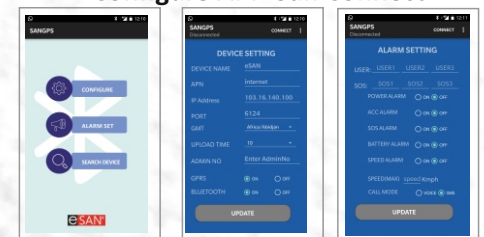

Configure APP-San Connect

SAN SOLUTION INDIA PVT LTD
#201, 4th Main Road, Sampige Layout
Govindarajanagar, Bangalore - 560040

Mob: +919620719888
+919845010298
Tel : +91 80 23487117

www.sansolutionindia.com
sales@sansolutionindia.com